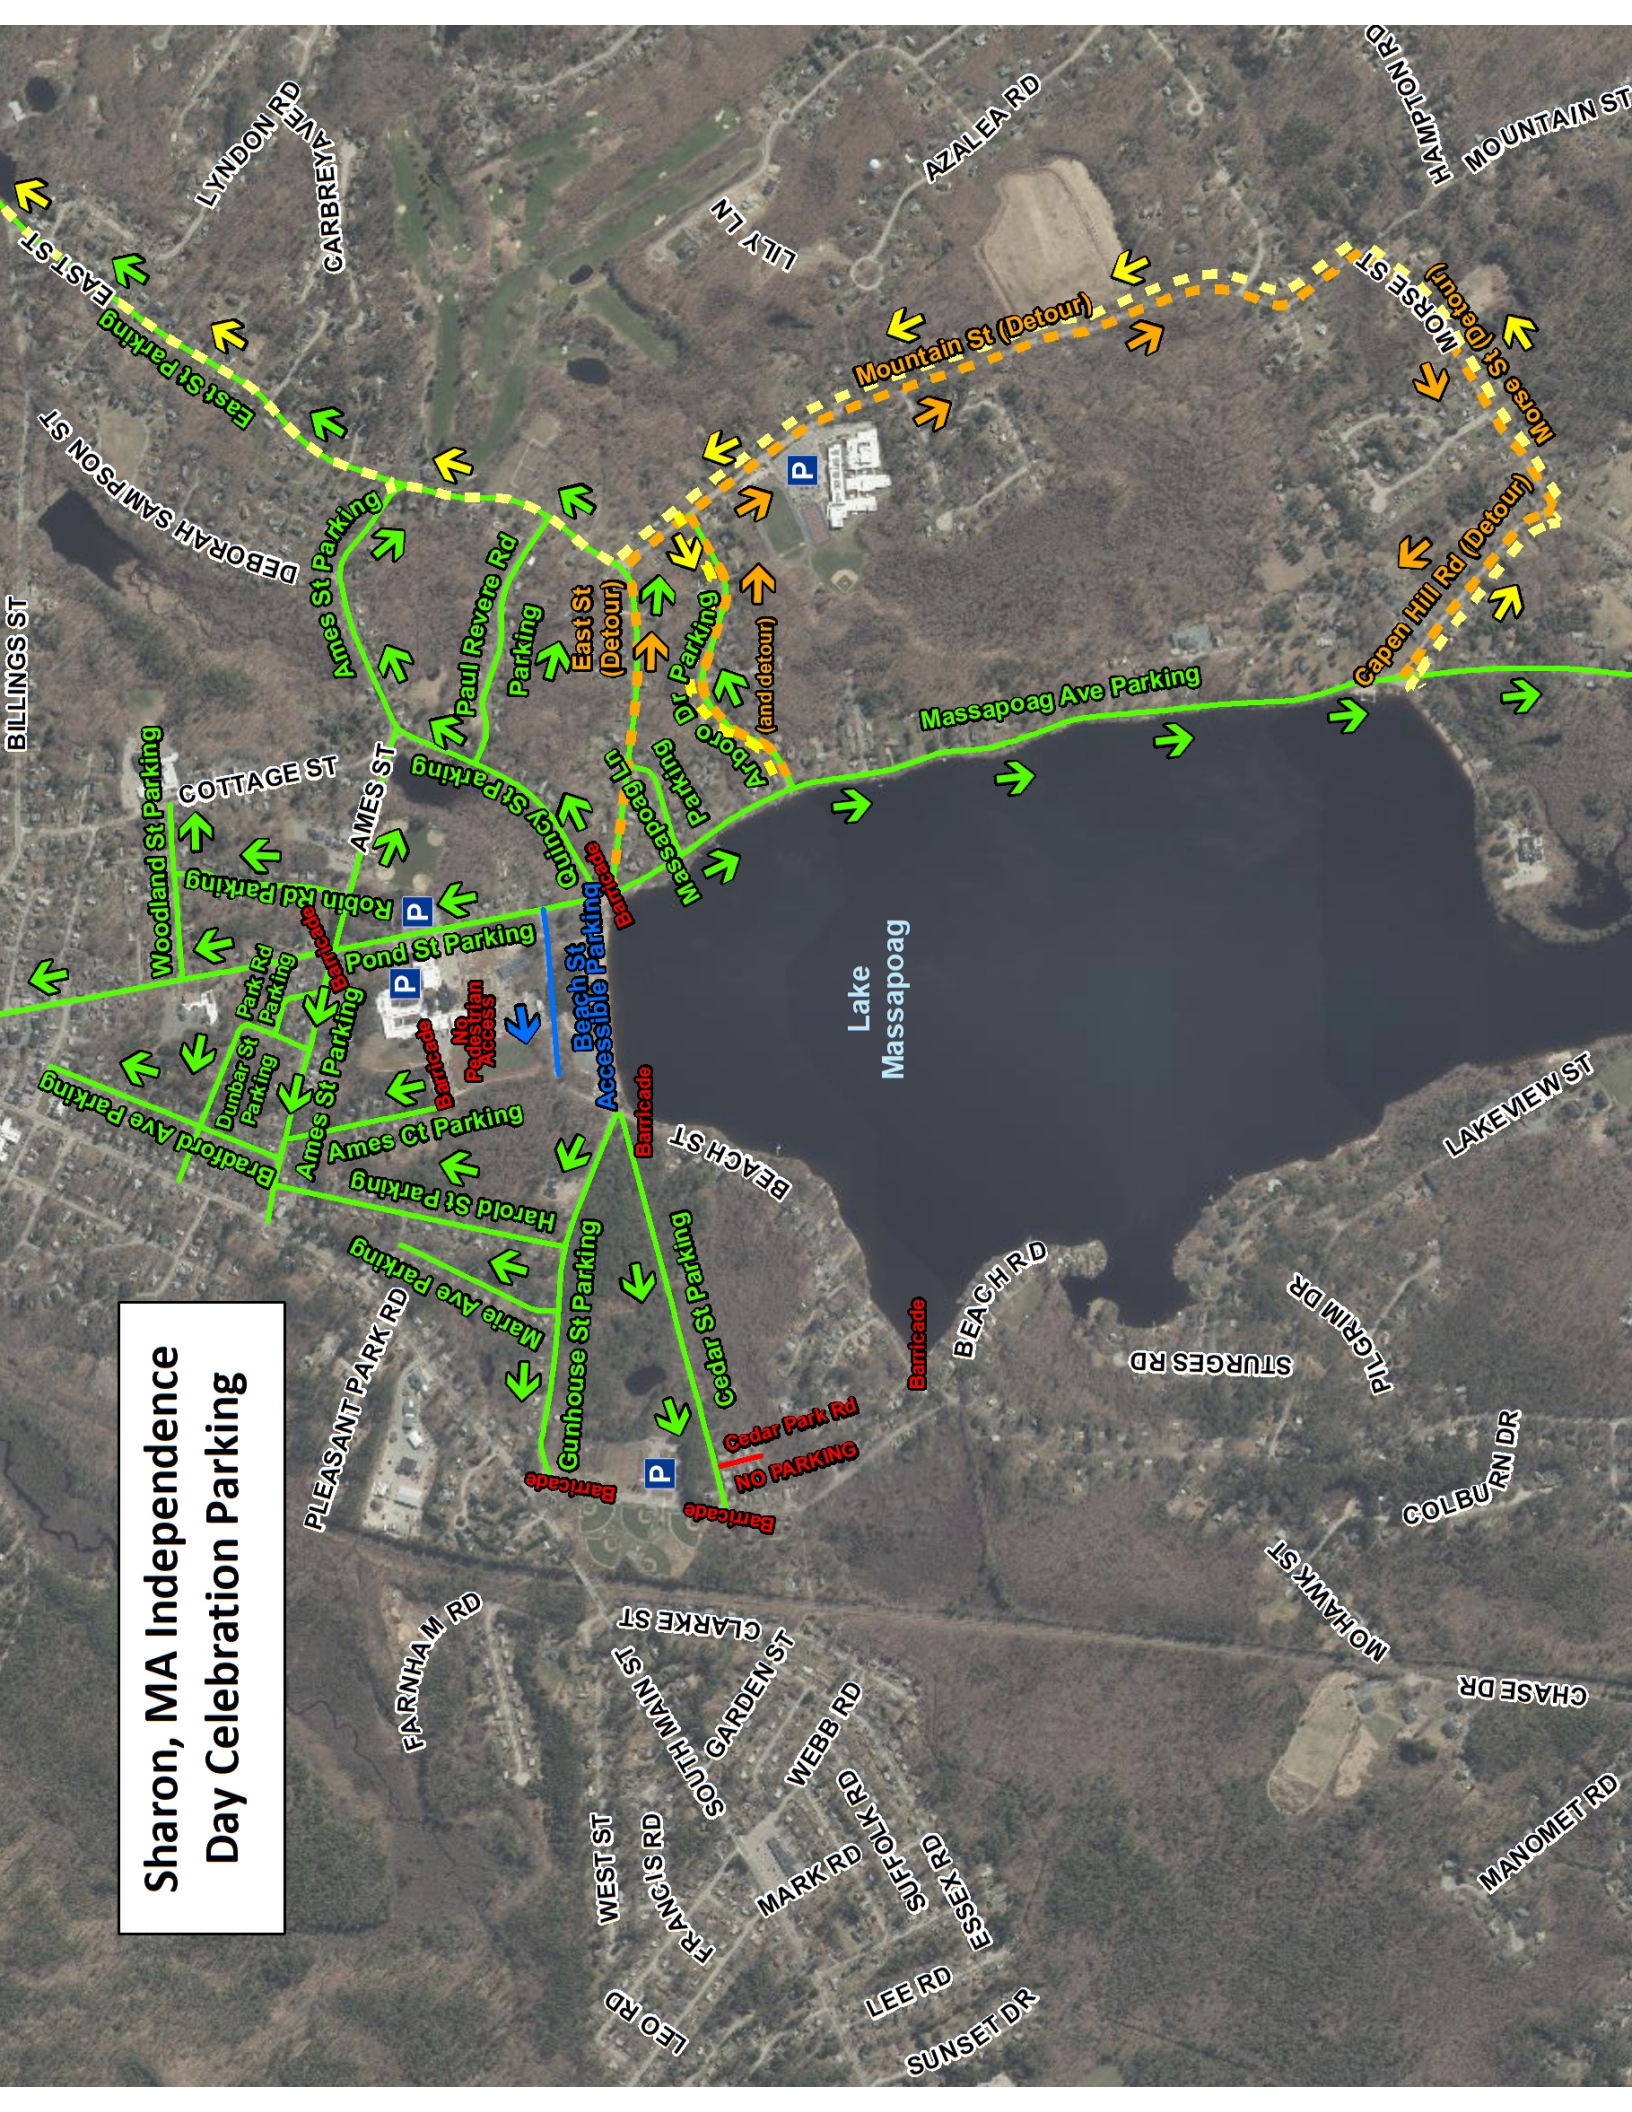

Sharon, MA Independence Day Celebration Parking

LYNDON RD
CARBREAVER RD

AZALEA RD

HAMPTON RD
MOUNTAIN ST

EAST ST
DEBORAH SAMPTON ST

Mountain St (Detour)

MORSE ST (Detour)

Capen Hill Rd (Detour)

BILLINGS ST

WOODLAND ST
COTTAGE ST

AMES ST

ROBIN RD
POND ST

QUINCY ST
BEACH ST

ARTORS DR
MASSAPOAG LN

Massapoag Ave Parking

WOODLAND ST
DUNBAR ST

AMES ST
BRADFORD AVE

ROBIN RD
POND ST

QUINCY ST
BEACH ST

ARTORS DR
MASSAPOAG LN

WOODLAND ST
DUNBAR ST

AMES ST
BRADFORD AVE

ROBIN RD
POND ST

QUINCY ST
BEACH ST

MARK RD

LEE RD

SUNSET DR

MOHAWK ST

CHASE DR

MANOMET RD